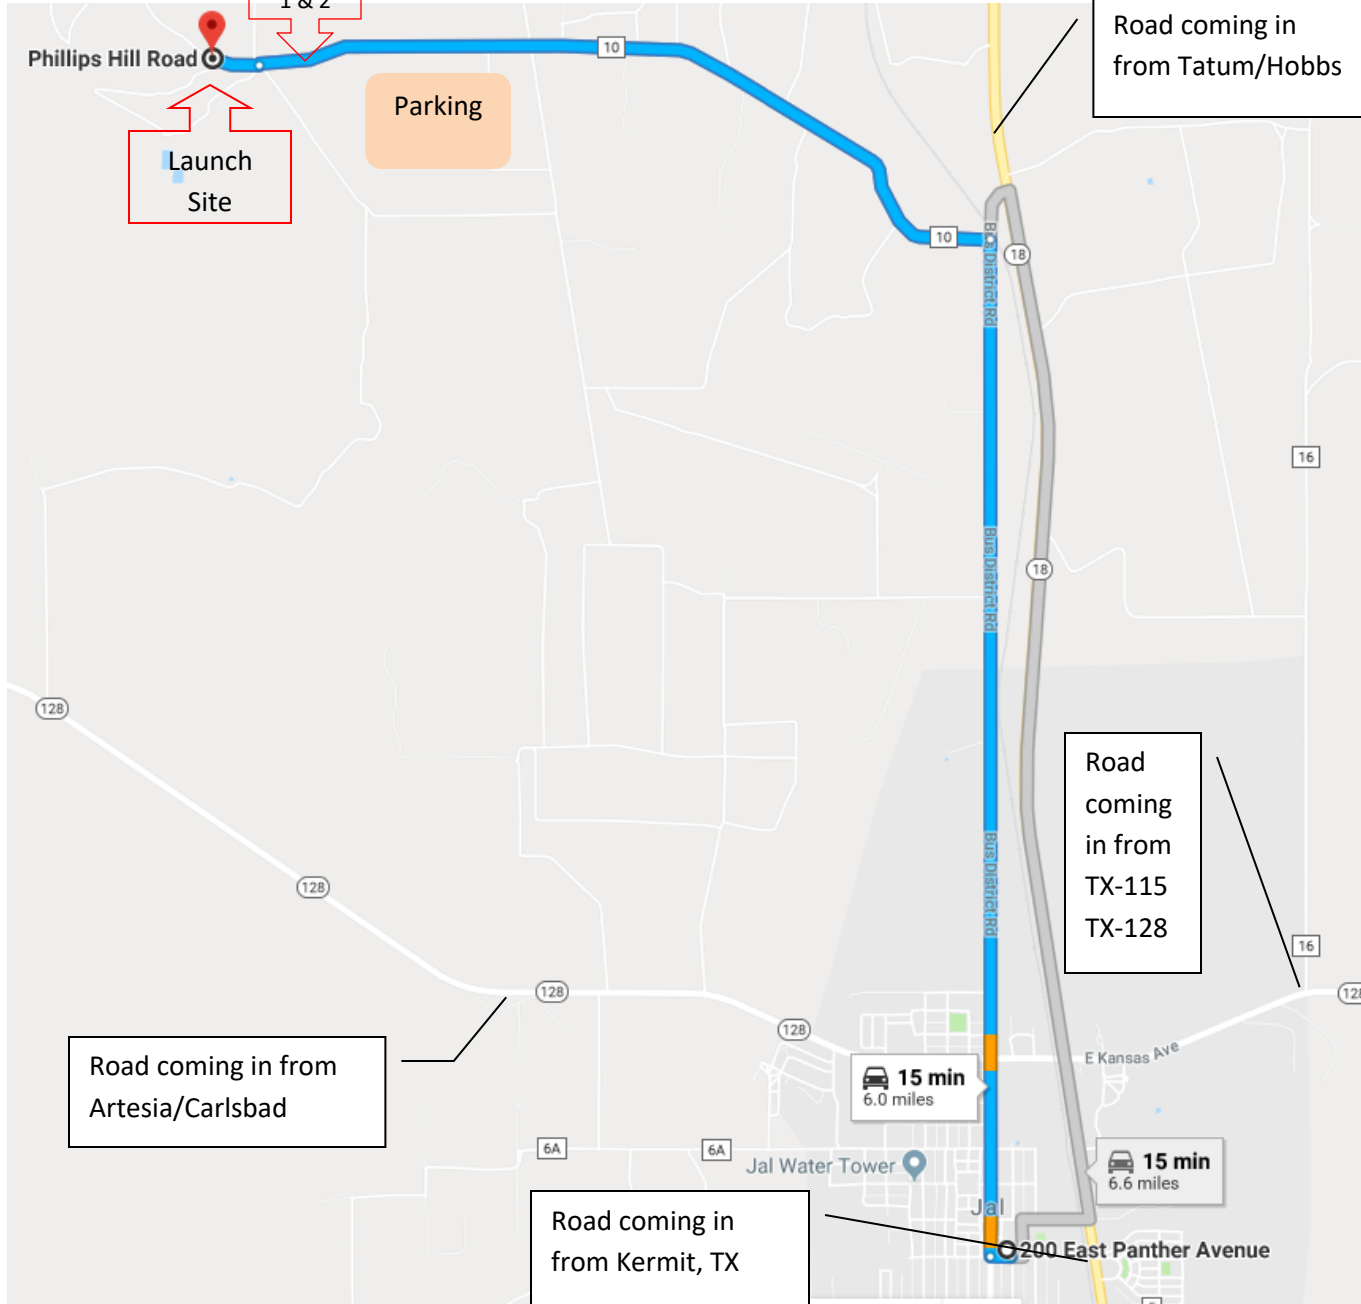

Directions to Systems Go New Mexico 2022 Launch Site

Directions to Stage 1 & 2 and Launch Site

Stage 1 Check-In and Stage 2 Safety Checks will be out at the launch site. From Stage 2 rocket teams will walk directly to Stage 3, then down to the Launch Pad to load rocket onto launch rail and get a picture taken.

Please have students bring snacks and water.

Below is the launch schedule. Check-in at Stage 1 opens at 6:00am.

Tues 4/26/22	
Animas	Jal
Hobbs	Alamogordo
Elida	Kermit
Wed 4/27/22	
Dora	Lovington
Loving	Ft. Sumner
Logan	Hagerman
Grady	Goddard
Thurs 4/28/22	
	If Needed